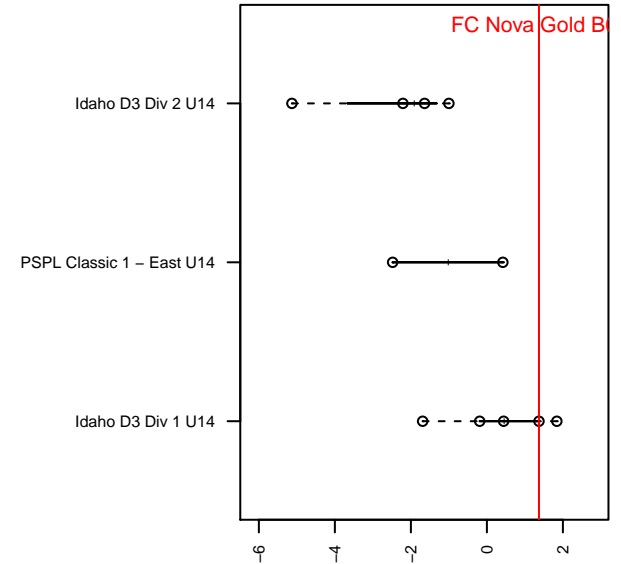

**attack and defense rating
relative to others at age
and all opponents in last 13 months**