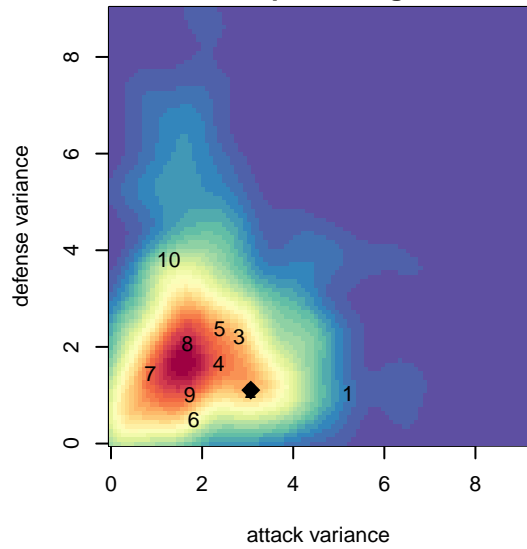

FC Nova Gold B04

FC Nova
 Boise, ID
 B04 total strength=1426
 attack=11.53 defense=6.65
 fall league = Idaho D3 Div 1 U14

alt names used:
 FC NOVA GOLD 04
 FC NOVA GOLD 04
 FC Nova Gold 04 (ID)

Venues played:
 2016 Spr Idaho D3 U13/U14 Division 1
 2016 Performance Cup U13B Gold
 2016 ID State Cup U13
 2017 Les Schwab NW Cup U14 Premier (Gold)
 2017 Idaho D3 Division 1 U14

FC Nova Gold B04
 Dots are actual minus expected GF (blue circles) and GA (red triangles).
 Blue line is smoothed change in attack strength. Red is smoothed change in defense strength.

**attack and defense variance (black dot)
relative to other teams
and top 10 in region**