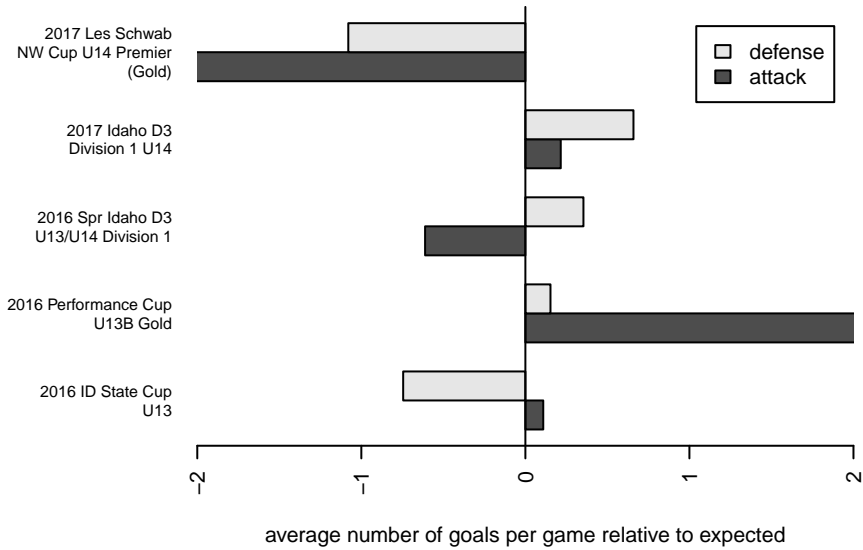

Performance relative to 13 month average